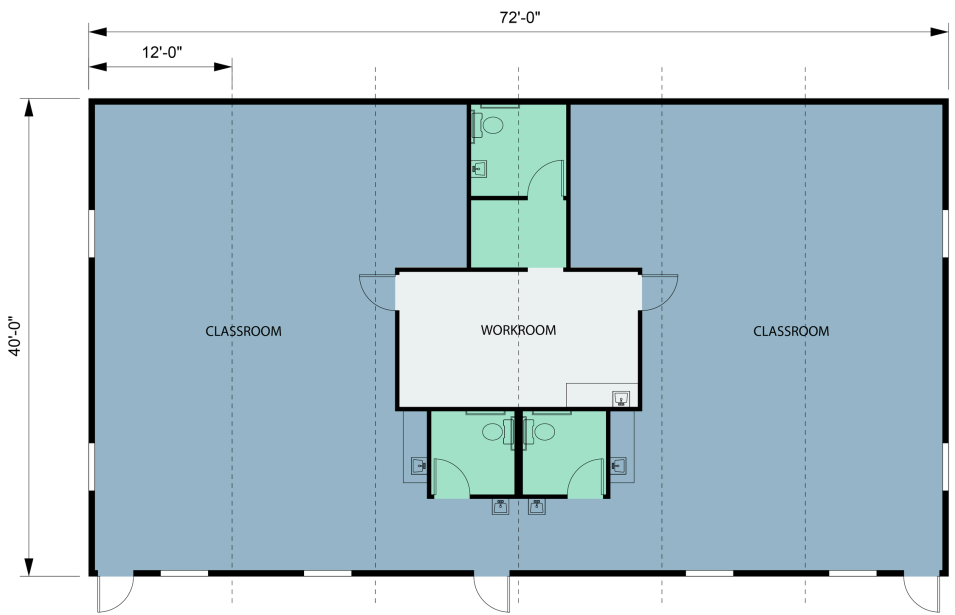

Key Building Features

- Modular construction
- Age-appropriate amenities for TK and Kindergarten students
- Energy-efficient systems
- Custom-designed early education layouts
- Landscaping and integrated playground installation