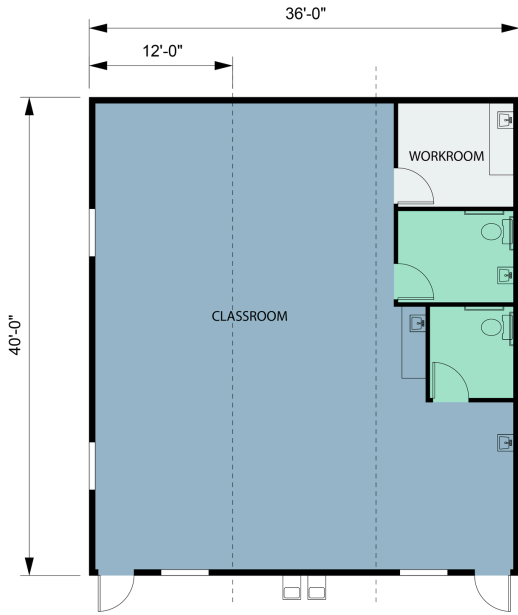

Key Building Features

- Modular construction
- Age-appropriate amenities for TK and Kindergarten students
- Energy-efficient systems
- Custom-designed early education layouts
- Landscaping and integrated playground installation